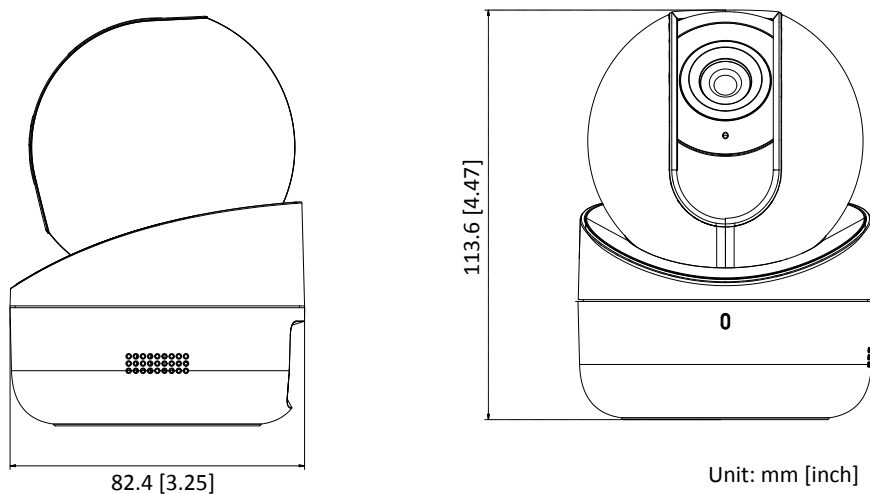

On-board Storage	Built-in microSD/SDHC/SDXC slot, up to 128 GB
Audio Interface	1 build-in microphone, 1 build-in speaker
Reset	Yes
Wi-Fi	
Wireless Standards	IEEE802.11b, 802.11g, 802.11n
Frequency Range	2.4 GHz - 2.4835 GHz
Channel Bandwidth	20/40MHz Support
Protocols	802.11b: CCK, QPSK, BPSK, 802.11g/n: OFDM
Security	64/128-bit WEP, WPA/WPA2, WPA-PSK/WPA2-PSK, WPS
Transfer Rates	11b: 11Mbps, 11g: 54Mbps, 11n: up to 150Mbps
Wireless Range	50 meters (The performance varies based on actual environment)
General	
Operating Conditions	-10 °C to 40°C (14 °F to 104 °F), Humidity 95% or less (non-condensing)
Power Supply	DC 5V ± 10 %, micro USB interface
Current	Max. 1.4A
Power Consumption	Max. 7W
IR Range	Up to 5 meters
Material	Plastic
Memory Card	DS-2CV2Q21FD-IW: no memory card included DS-2CV2Q21FD-IW/16G-T: includes a 16 GB memory card DS-2CV2Q21FD-IW/32G-T: includes a 32 GB memory card DS-2CV2Q21FD-IW/64G-T: includes a 64 GB memory card
Dimensions	Φ 82.4 × 113.6 mm (Φ 3.25" × 4.47")
Weight (include package)	Approx. 510g (1.12 lb)

Ordering Models

DS-2CV2Q21FD-IW, DS-2CV2Q21FD-IW/16G-T, DS-2CV2Q21FD-IW/32G-T, DS-2CV2Q21FD-IW/64G-T

Dimensions

Distributed by

**HIKVISION®****Headquarters**

No.555 Qianmo Road, Binjiang District,
Hangzhou 310051, China
T +86-571-8807-5998
overseasbusiness@hikvision.com