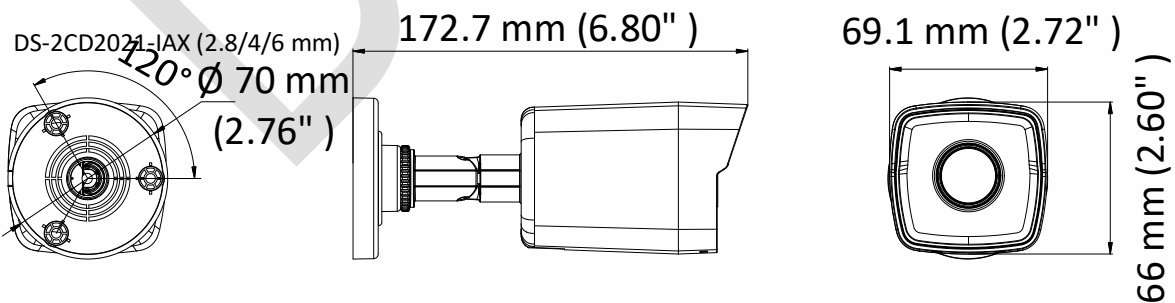

Alarm Trigger	Motion detection, video tampering, network disconnected, IP address conflict, illegal login, HDD full, HDD error
Protocols	TCP/IP, ICMP, HTTP, HTTPS, FTP, DHCP, DNS, DDNS, RTP, RTSP, RTCP, PPPoE, NTP, UPnP™, SMTP, SNMP, IGMP, 802.1X, QoS, IPv6, Bonjour
General Function	One-key reset, anti-flicker, three streams, heartbeat, mirror, password protection, privacy mask, watermark, IP address filter
API	ONVIF (PROFILE S, PROFILE G), ISAPI
Simultaneous Live View	Up to 6 channels
User/Host	Up to 32 users 3 levels: Administrator, Operator and User
Client	iVMS-4200, Hik-Connect, iVMS-5200
Web Browser	IE8+, Chrome 31.0-44, Firefox 30.0-51, Safari 8.0+
Interface	
Communication Interface	1 RJ45 10M/100M self-adaptive Ethernet port
Video Output	No
General	
Operating Conditions	-30 °C to +60 °C (-22 °F to +140 °F), Humidity 95% or less (non-condensing)
Power Supply	12 VDC ± 25%, 5.5 mm coaxial power plug PoE (802.3af, class 3)
Power Consumption and Current	12 VDC, 0.4 A, Max: 5 W PoE: (802.3af, 37 V to 57 V), 0.2 A to 0.13 A, Max: 7 W
Protection Level	IP67 TVS 2000V lightning protection, surge protection and voltage transient protection
Material	Metal & Plastic
Dimensions	Camera: Ø 70 mm × 172.7mm (2.7" × 6.8") With package: 216 mm × 121 mm × 118 mm (8.5" × 4.8" × 4.6")
Weight	Camera: Approx. 280 g (0.62 lb.) With package: Approx. 530 g (1.17 lb.)

Dimensions Available Model:

Accessories