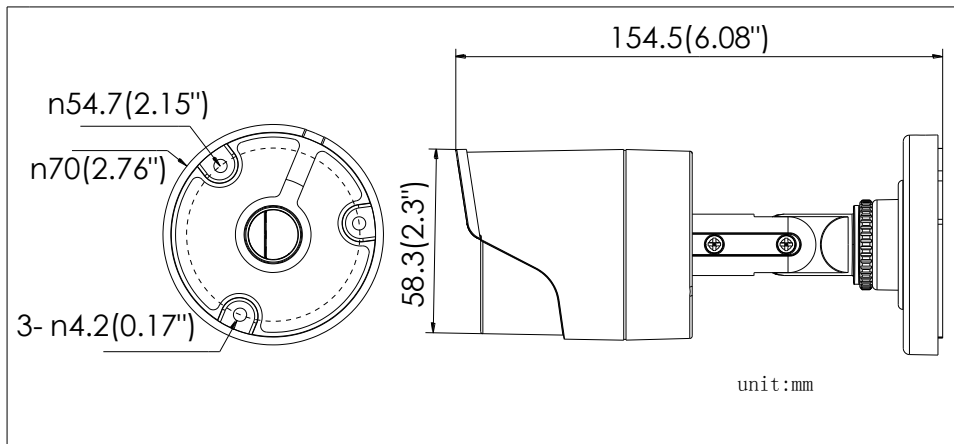

Dimensions