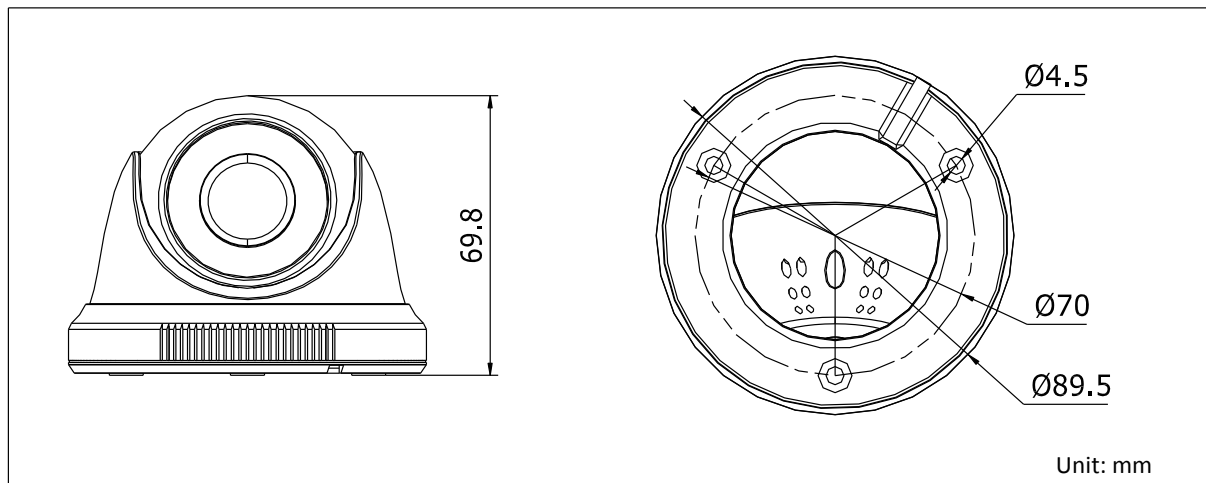

**DS-2CE56D0T-IRP**  
**HD1080p Indoor IR Turret Camera**

**Key Features**

- 2 Megapixel high-performance CMOS
- Analog HD output, up to 1080p resolution
- True Day/Night, smart IR
- Up to 20 m IR distance

## Specifications

<b>Camera</b>	
Image Sensor	2MP CMOS Image Sensor
Signal System	PAL/NTSC
Frame Rate	PAL: 1080p@25fps NTSC: 1080p@30fps
Resolution	1920 (H) × 1080 (V)
Min. illumination	0.01 Lux @ (F1.2,AGC ON),0 Lux with IR
Shutter Time	1/25( 1/30) s to 1/50,000 s
Lens	2.8 mm, 3.6 mm, 6 mm fixed lens
Horizontal Field of View	103 ° (2.8 mm), 82.2 ° (3.6 mm), 54 ° (6 mm)
Lens Mount	M12
Day & Night	IR cut filter
Angle Adjustment	Pan: 0 to 360°, Tilt: 0 to 75°, Rotation: 0 to 360°
Synchronization	Internal synchronization
<b>Menu</b>	
AGC	Low/middle/high
Day/Night Mode	Smart/color/BW(Black and White)
Backlight Compensation	Yes
DWDR	Yes
Language	English, Chinese
Functions	Brightness, Sharpness, DNR, Mirror
<b>Interface</b>	
Video Output	1 HD analog output
<b>General</b>	
Operating Conditions	-20 °C to 45 °C (-4 °F to 113 °F), Humidity 90% or less (non-condensing)
Power Supply	12 VDC±15%
Power Consumption	Max. 4 W
Material	Plastic
IR Range	Up to 20 m
Dimension	Φ 89.5 mm × 69.8 mm(Φ 3.52" × 2.75")
Weight	Approx. 250 g (0.55 lb.)

## Dimensions